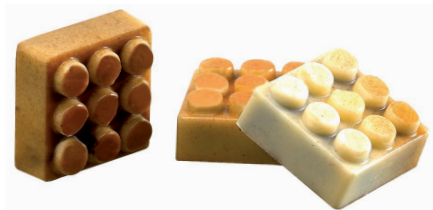

ROSES & CUP MOLD

Item #	Ø"	H"	Wt oz.	Shape	Cavity
380152	1 1/8	5/8	12	Rose	32
380141	1 1/4	1 1/4	12	Cup	24

1.

2.

ASSORTMENT MOLD

Sizes vary by shape.

Item # 1	Wt oz.
380104	36 pieces; round, oval & lozenge 12
Item # 2	Wt oz.
380105	24 pieces; shells, eggs, snails, hearts, etc 12

CHOCOLATE TABLETS MOLD

Polycarbonate sheet produces 3 tablets of 18 squares each.

Item #	L"	W"	H"	Wt oz.
380240	6	2 3/4	1/3	12

DIAMOND MOLD

Polycarbonate sheet produces 21 pieces.

Item #	L"	W"	H"	Wt oz.
380102	1 1/4	1	3/4	12

"LEGO" PIECES MOLD

Polycarbonate sheet produces 24 pieces.

Item #	L"	W"	H"	Wt oz.
383407	1 1/8	1 1/8	1/2	12

WICKERWORK SQUARE MOLD

Polycarbonate sheet produces 24 pieces.

Item #	L"	W"	H"	Wt oz.
380112	1	1	2/3	12